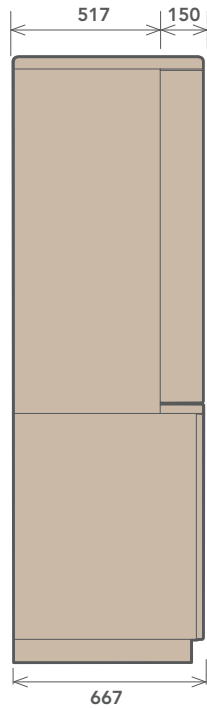

Our kitchenette is a patent registered international design