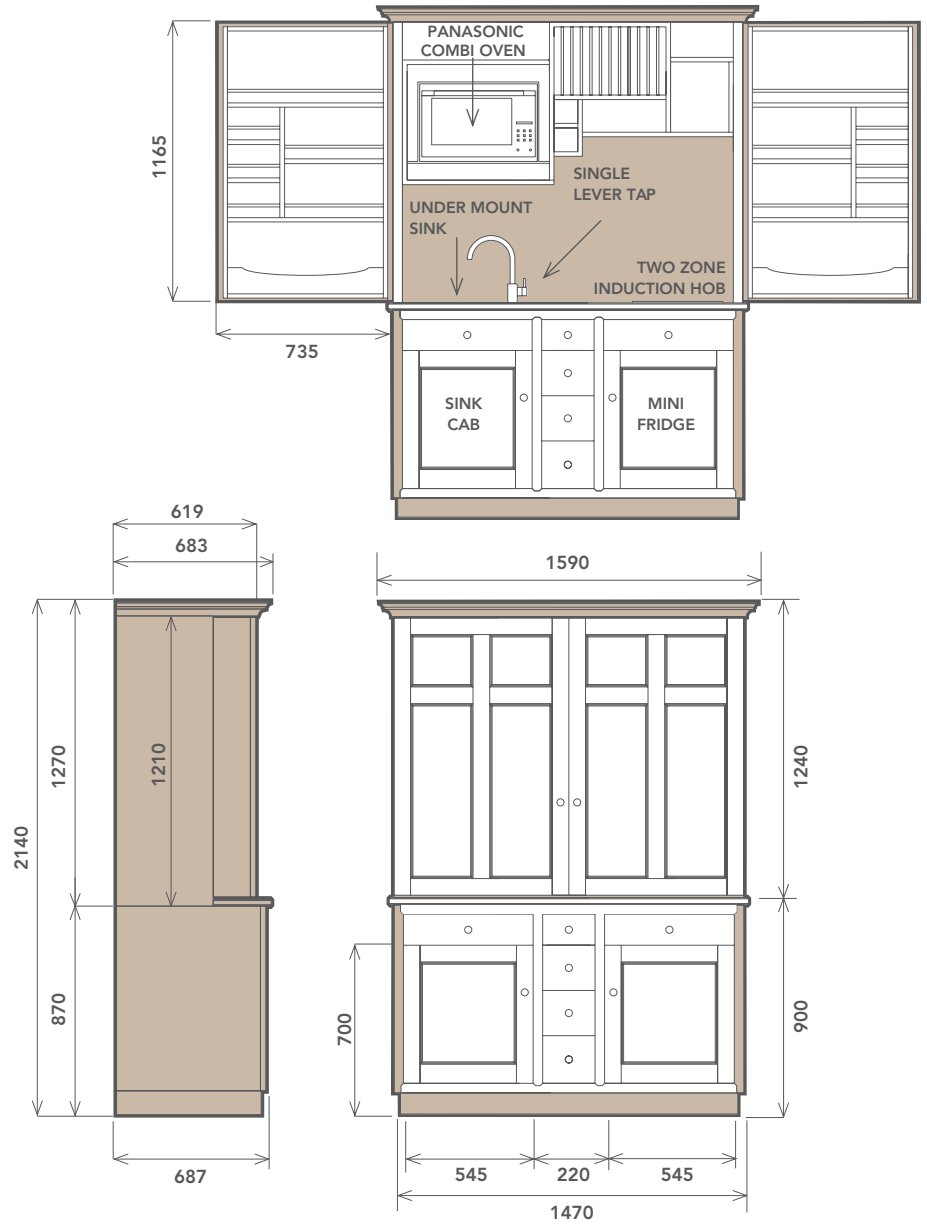

KITCHENETTE BASE ONLY VARIANTS

Should you not have room for the height of a full Kitchenette, all of the kitchenettes in our range are available as base only.

Tel: 01704 821 076

Email: info@culshaw.co

Studio: Cedar Farm Back Lane Mawdesley Lancashire L40 3SY