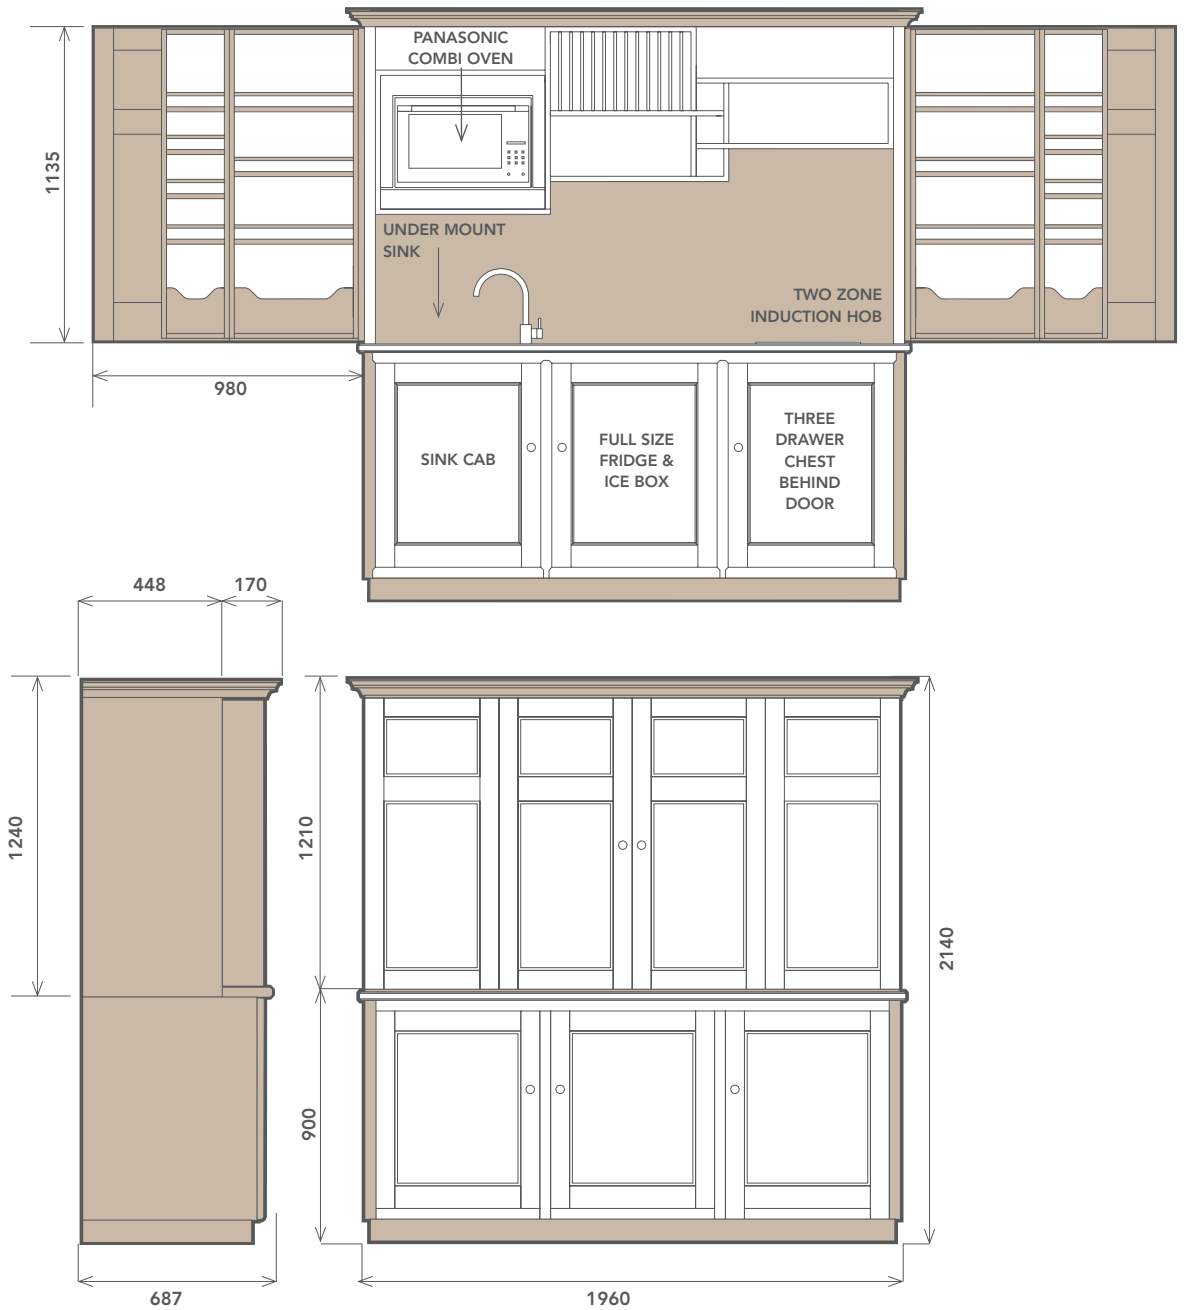

KITCHENETTE BASE ONLY VARIANTS

Should you not have room for the height of a full Kitchenette, all of the kitchenettes in our range are available as base only.

Tel: 01704 821 076

Email: info@culshaw.co

Studio: Cedar Farm Back Lane Mawdesley Lancashire L40 3SY