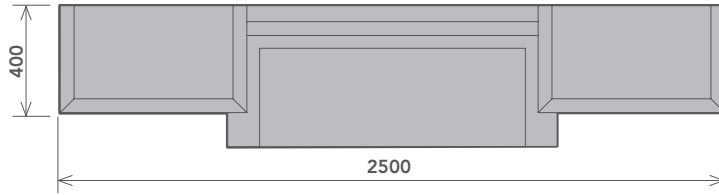

PLEASE NOTE

All our boot rooms are continually being developed and improved. We therefore reserve the right to change any detail, dimension or specification without prior notice.

Tel: 01704 821 076
Email: info@culshaw.co
Studio: Cedar Farm Back Lane Mawdesley Lancashire L40 3SY