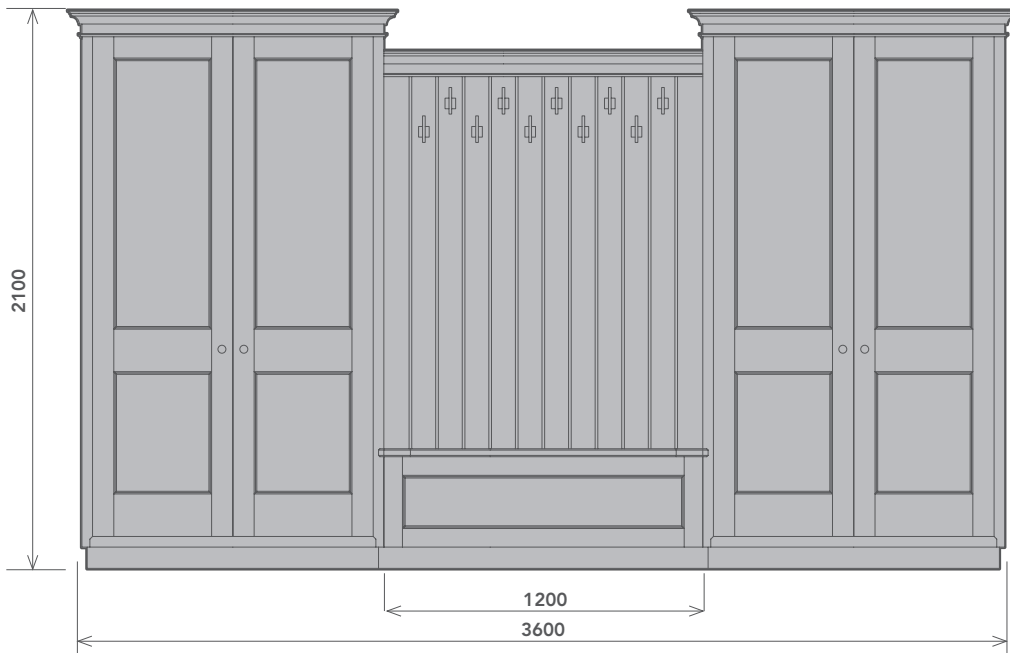

Tel: 01704 821 076

Email: info@culshaw.co

Studio: Cedar Farm Back Lane Mawdesley Lancashire L40 3SY

PLEASE NOTE

All our boot rooms are continually being developed and improved. We therefore reserve the right to change any detail, dimension or specification without prior notice.