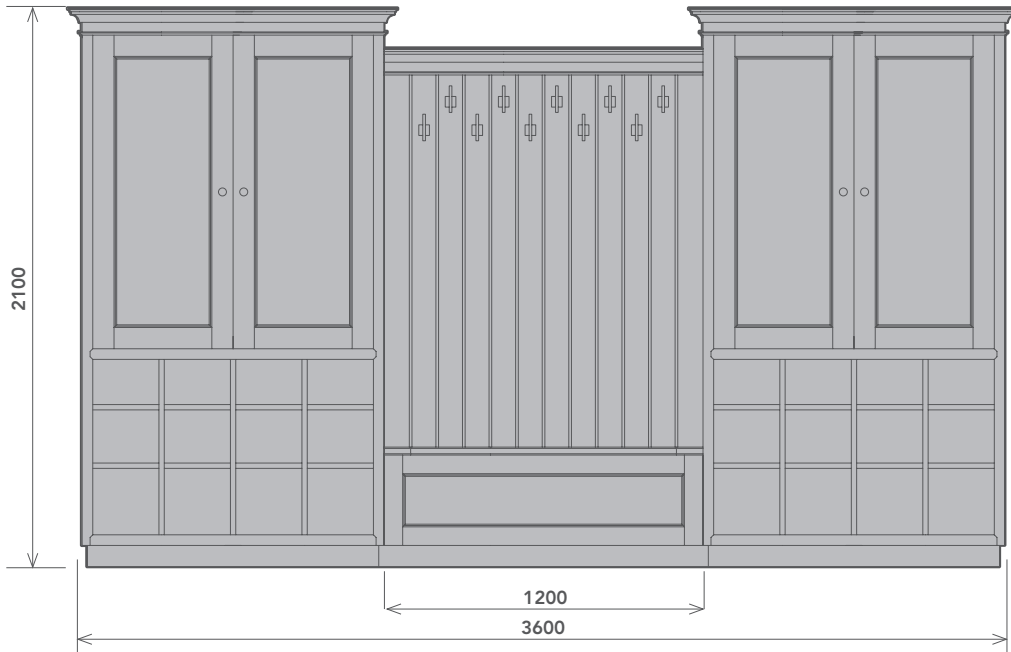

Tel: 01704 821 076

Email: info@culshaw.co

Studio: Cedar Farm Back Lane Mawdesley Lancashire L40 3SY

PLEASE NOTE

All our boot rooms are continually being developed and improved. We therefore reserve the right to change any detail, dimension or specification without prior notice.