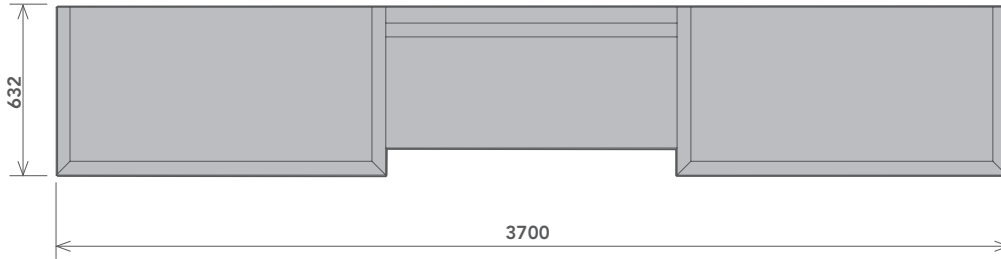

PLEASE NOTE

All our boot rooms are continually being developed and improved. We therefore reserve the right to change any detail, dimension or specification without prior notice.