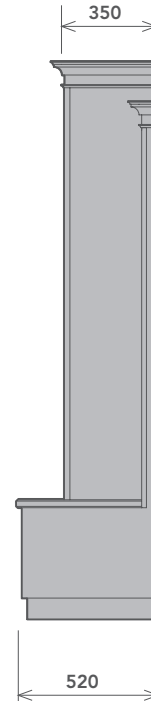

Tel: 01704 821 076

Email: info@culshaw.co

Studio: Cedar Farm Back Lane Mawdesley Lancashire L40 3SY