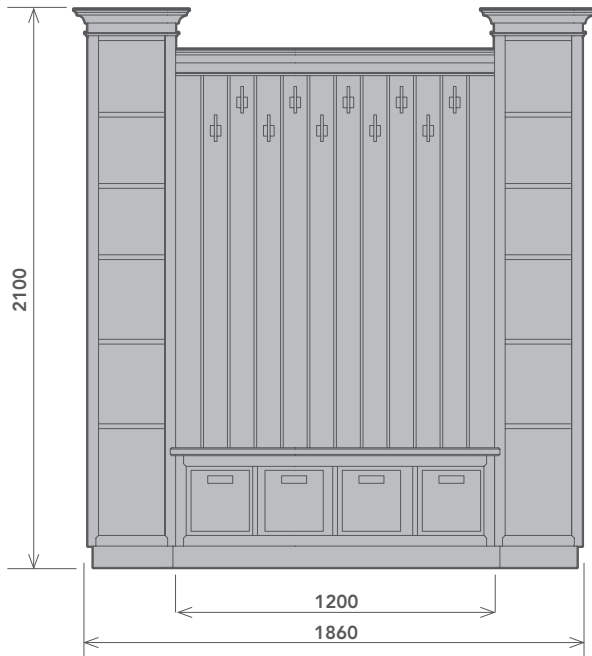

Studio: Cedar Farm Back Lane Mawdesley Lancashire L40 3SY

PLEASE NOTE

All our boot rooms are continually being developed and improved. We therefore reserve the right to change any detail, dimension or specification without prior notice.