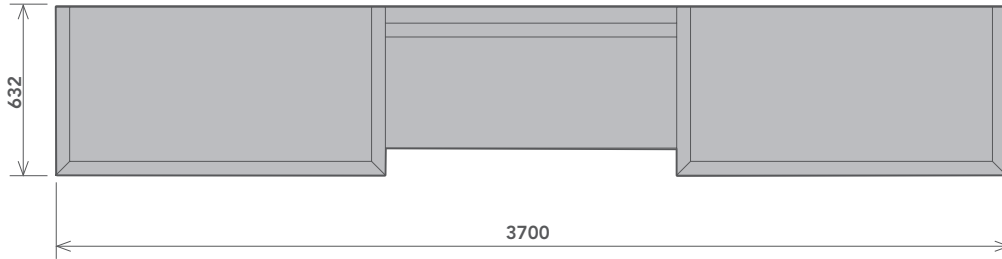

PLEASE NOTE

All our boot rooms are continually being developed and improved. We therefore reserve the right to change any detail, dimension or specification without prior notice.