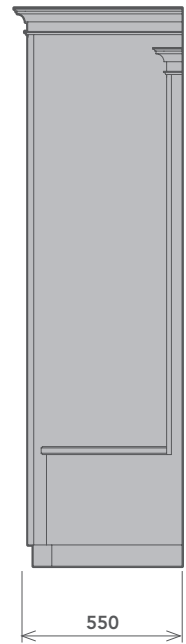

Tel: 01704 821 076

Email: info@culshaw.co

Studio: Cedar Farm Back Lane Mawdesley Lancashire L40 3SY

PLEASE NOTE

All our boot rooms are continually being developed and improved. We therefore reserve the right to change any detail, dimension or specification without prior notice.