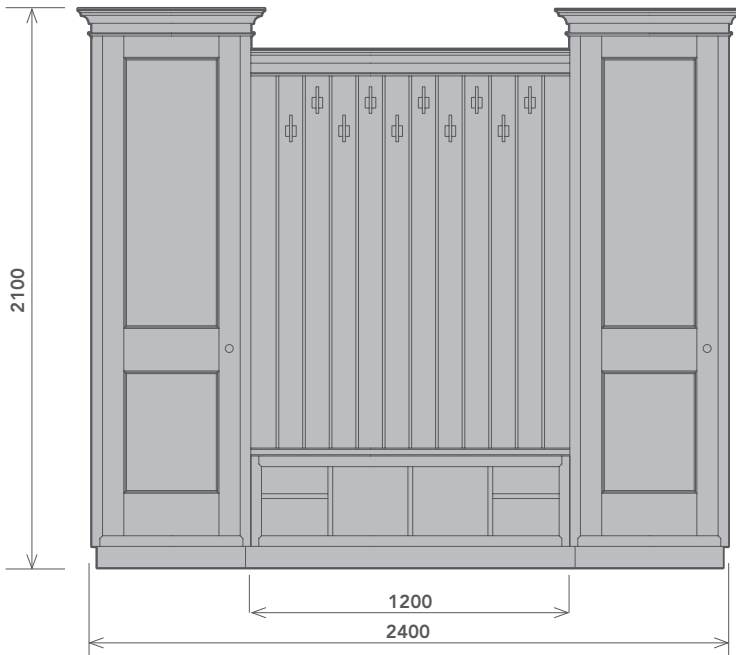

Tel: 01704 821 076

Email: info@culshaw.co

Studio: Cedar Farm Back Lane Mawdesley Lancashire L40 3SY

30 DAY
MONEY BACK
Guarantee

3 Year Warranty
**QUALITY
GUARANTEED**

Handmade
IN BRITAIN

blum
MOVENTO
Runner System