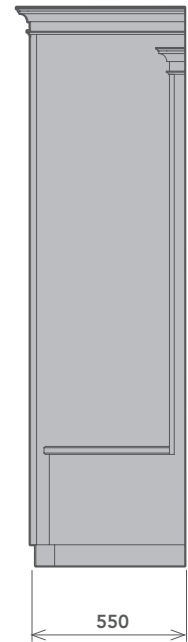

Tel: 01704 821 076

Email: info@culshaw.co

Studio: Cedar Farm Back Lane Mawdesley Lancashire L40 3SY

PLEASE NOTE

All our boot rooms are continually being developed and improved. We therefore reserve the right to change any detail, dimension or specification without prior notice.