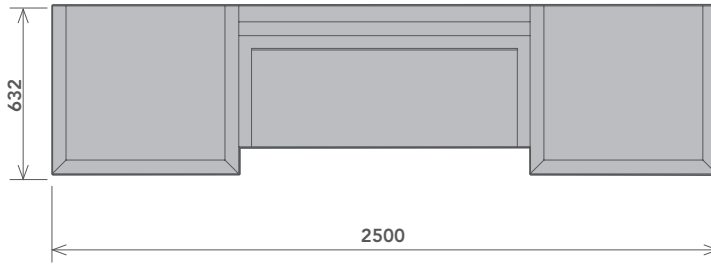

PLEASE NOTE

All our boot rooms are continually being developed and improved. We therefore reserve the right to change any detail, dimension or specification without prior notice.