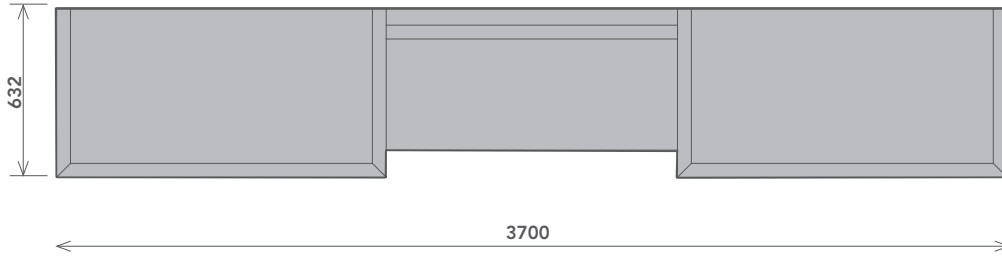

PLEASE NOTE

All our boot rooms are continually being developed and improved. We therefore reserve the right to change any detail, dimension or specification without prior notice.