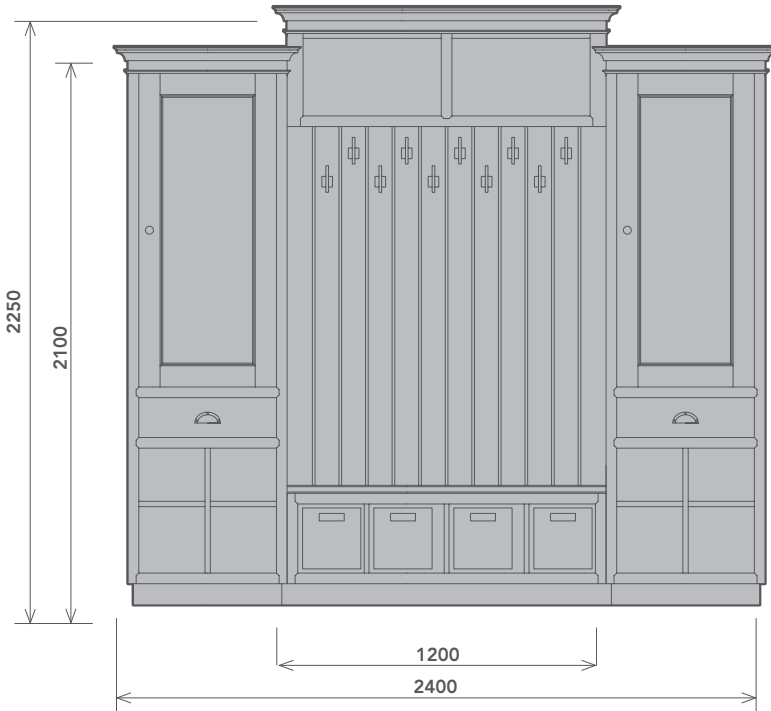

Tel: 01704 821 076

Email: info@culshaw.co

Studio: Cedar Farm Back Lane Mawdesley Lancashire L40 3SY

PLEASE NOTE

All our boot rooms are continually being developed and improved. We therefore reserve the right to change any detail, dimension or specification without prior notice.