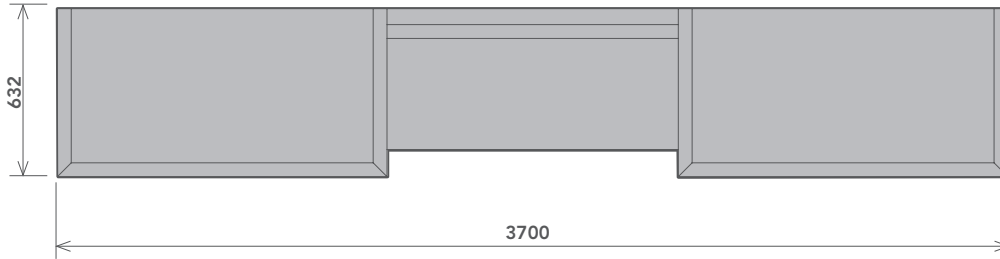

PLEASE NOTE

All our boot rooms are continually being developed and improved. We therefore reserve the right to change any detail, dimension or specification without prior notice.