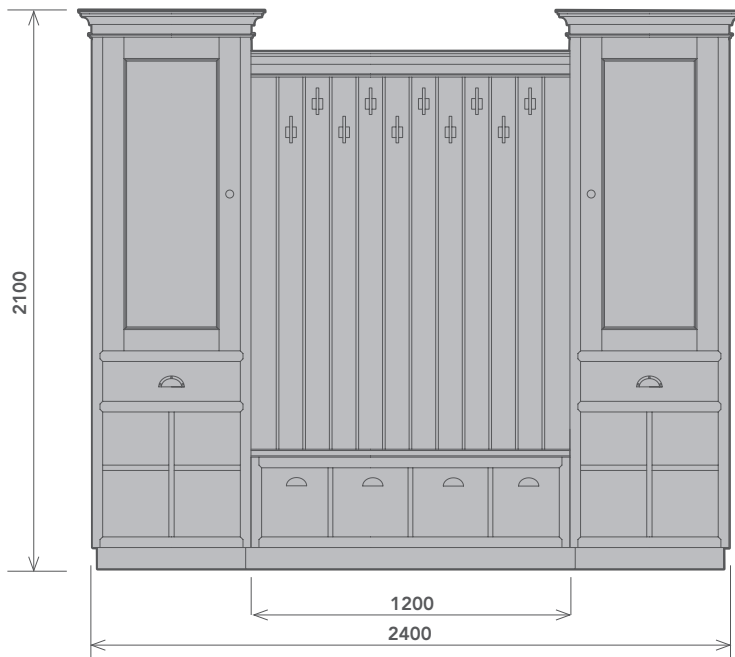

Tel: 01704 821 076

Email: info@culshaw.co

Studio: Cedar Farm Back Lane Mawdesley Lancashire L40 3SY