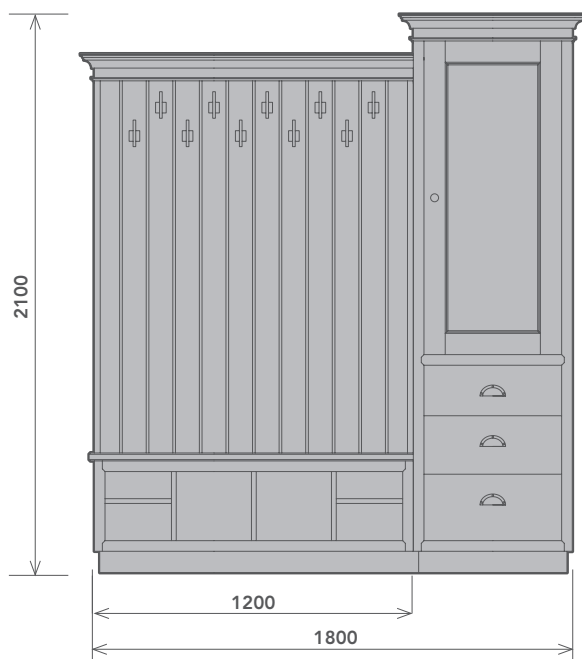

PLEASE NOTE

All our boot rooms are continually being developed and improved. We therefore reserve the right to change any detail, dimension or specification without prior notice.

Tel: 01704 821 076

Email: info@culshaw.co