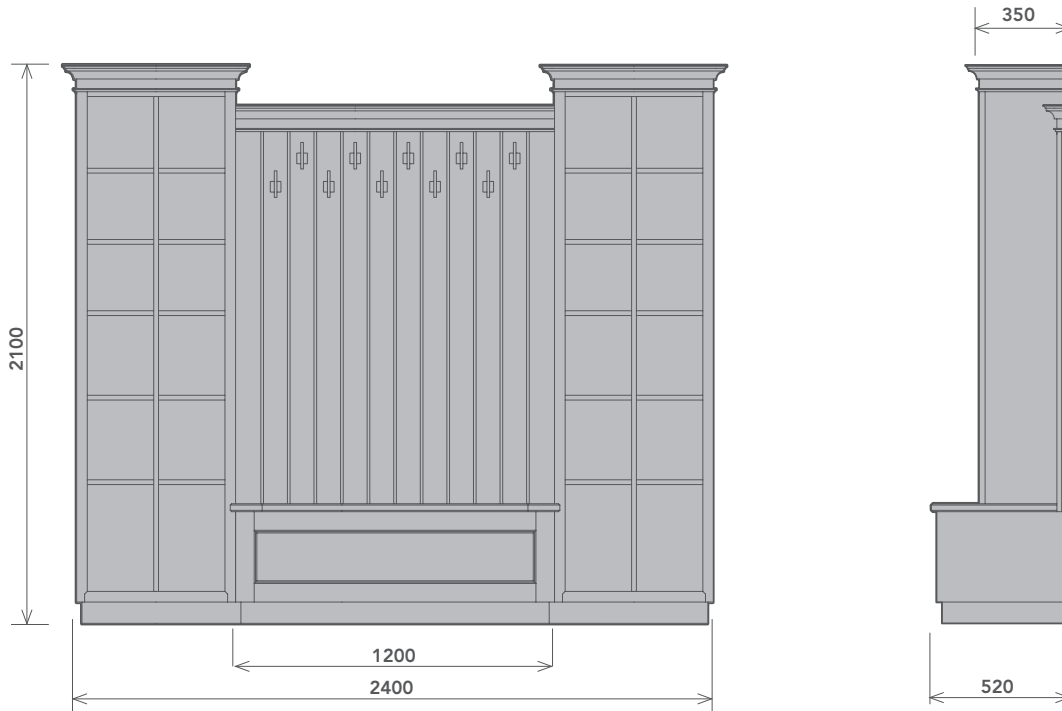

Tel: 01704 821 076

Email: info@culshaw.co

Studio: Cedar Farm Back Lane Mawdesley Lancashire L40 3SY

PLEASE NOTE

All our boot rooms are continually being developed and improved. We therefore reserve the right to change any detail, dimension or specification without prior notice.