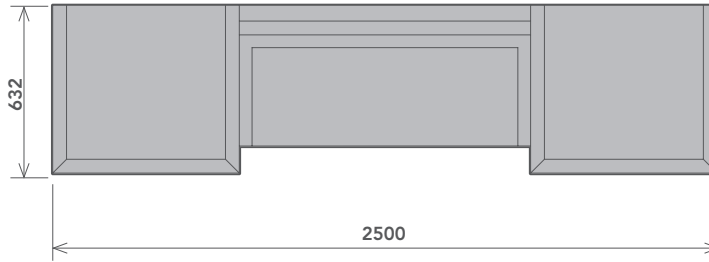

PLEASE NOTE

All our boot rooms are continually being developed and improved. We therefore reserve the right to change any detail, dimension or specification without prior notice.